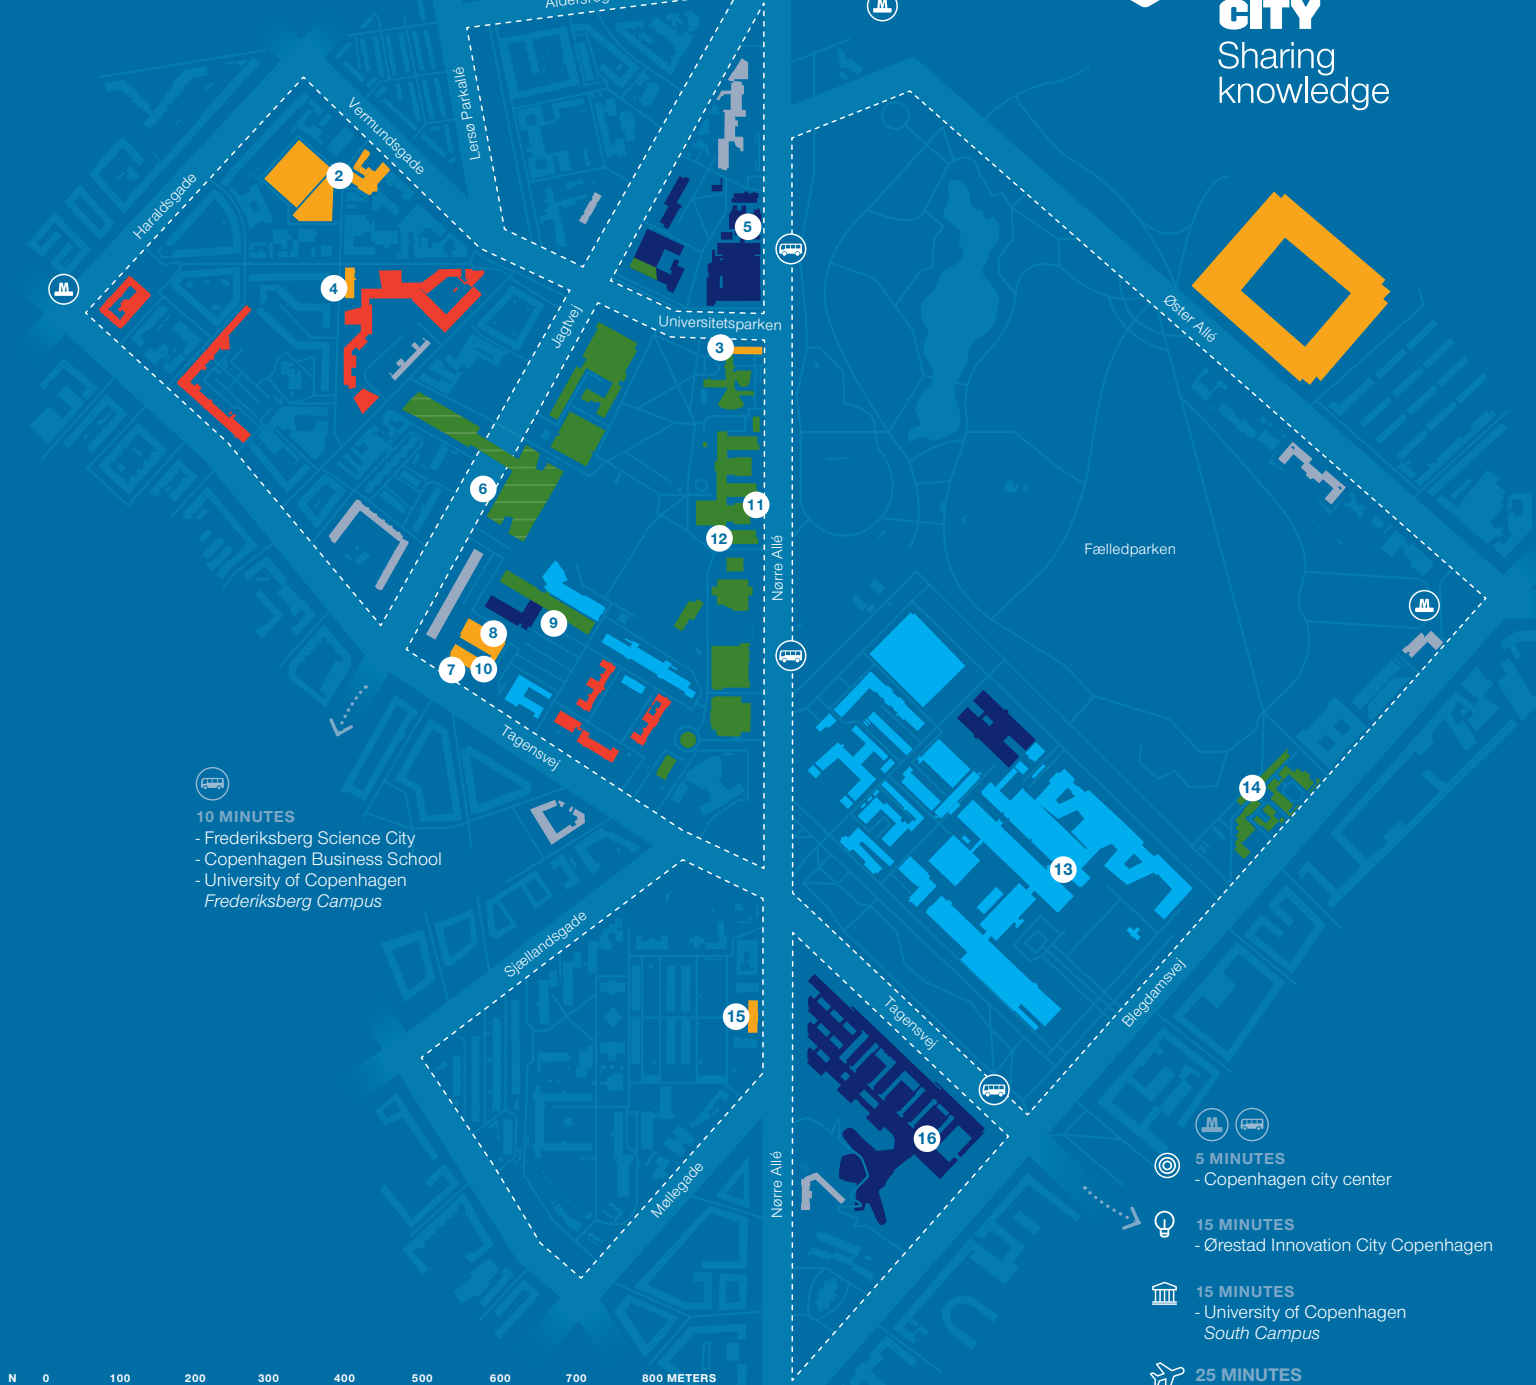

**SYMBION**

**25 MINUTES**  
 - Lyngby-Taarbæk City of Knowledge  
 - The Technical University of Denmark

**5 MINUTES**  
 - Symbion

**COPENHAGEN  
 SCIENCE  
 CITY**  
 Sharing  
 knowledge

**10 MINUTES**  
 - Frederiksberg Science City  
 - Copenhagen Business School  
 - University of Copenhagen  
 Frederiksberg Campus

- 5 MINUTES**  
- Copenhagen city center
- 15 MINUTES**  
- Ørestad Innovation City Copenhagen
- 15 MINUTES**  
- University of Copenhagen  
South Campus
- 25 MINUTES**  
- Copenhagen Airport
- 60 MINUTES**  
- European Spallation Source and MAX IV