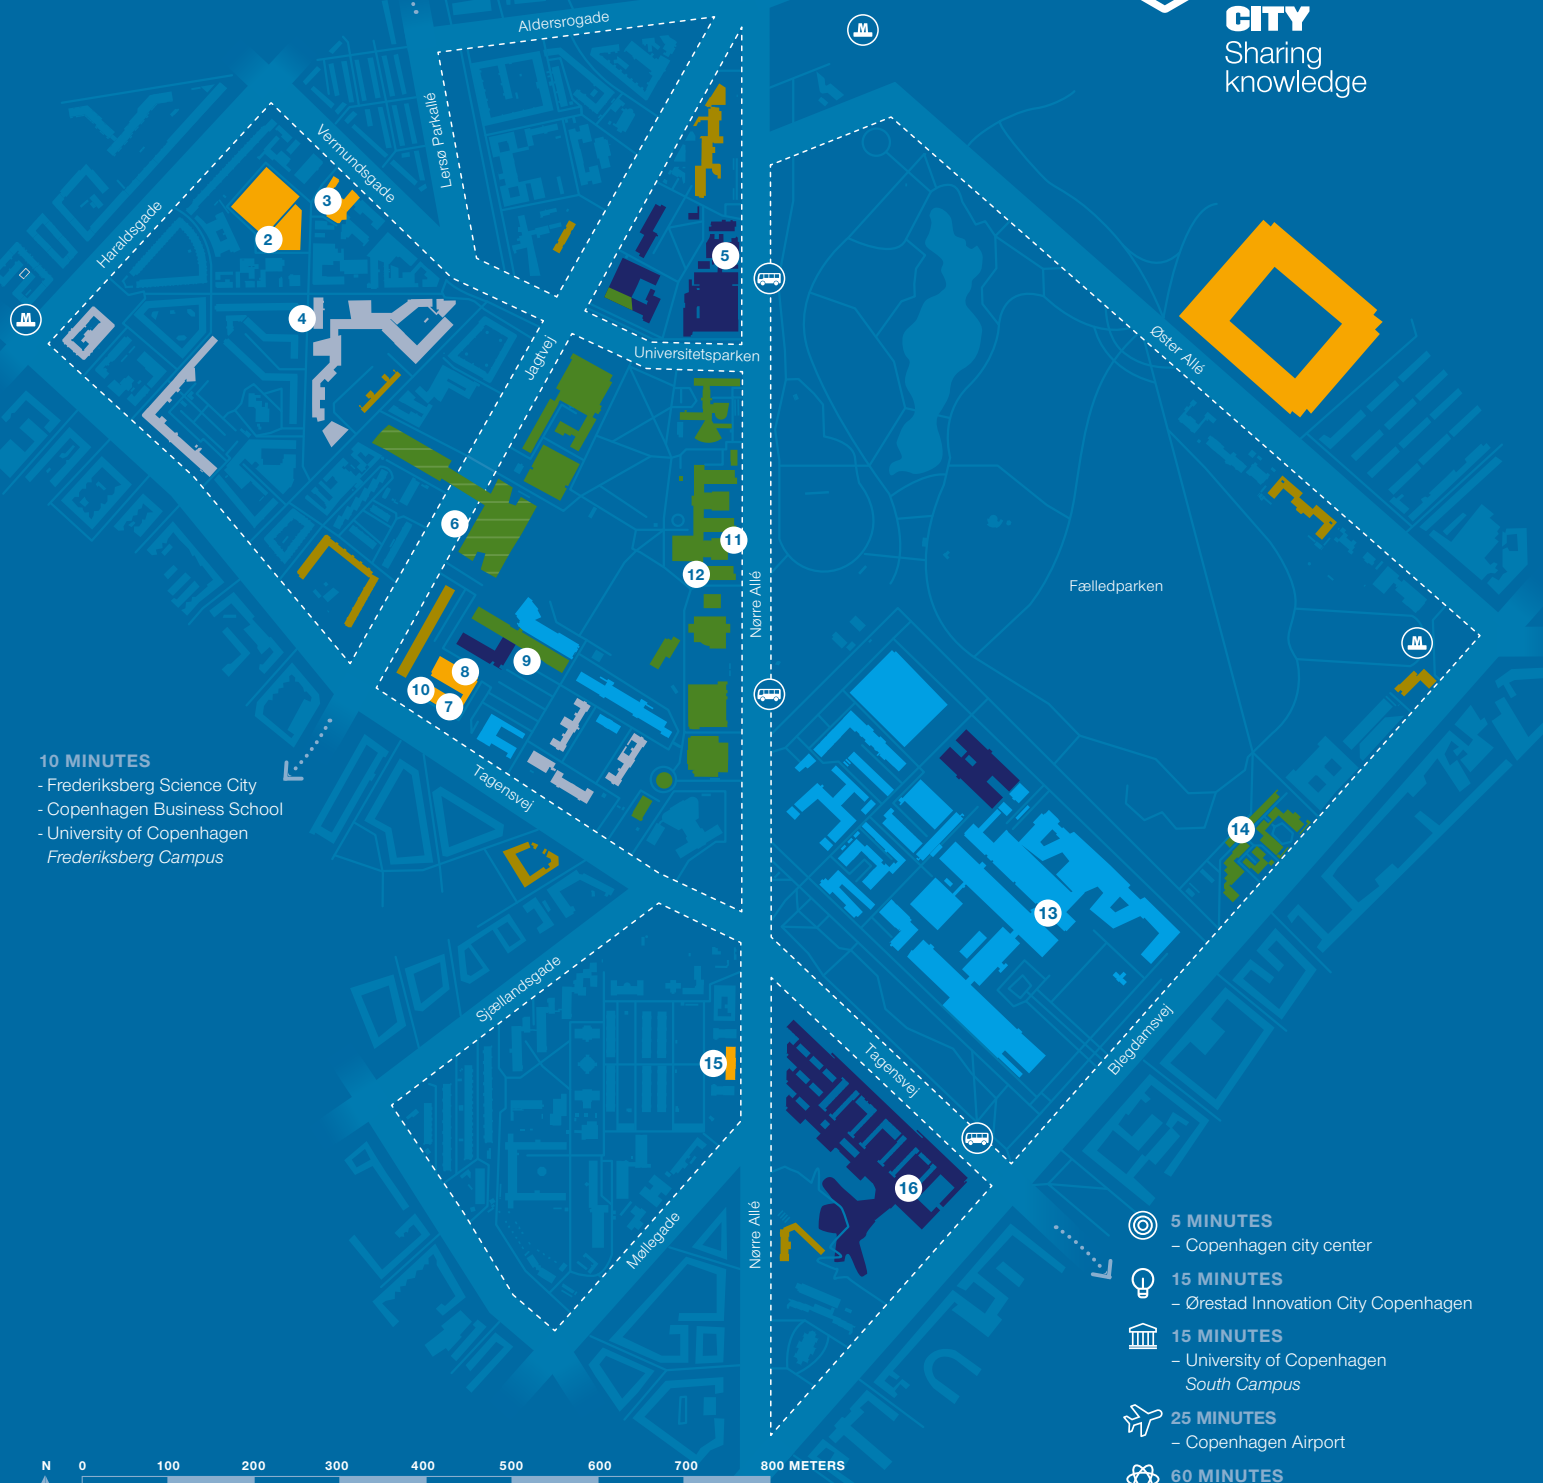

**COPENHAGEN
SCIENCE
CITY**
Sharing
knowledge

10 MINUTES
- Frederiksberg Science City
- Copenhagen Business School
- University of Copenhagen
Frederiksberg Campus

- 5 MINUTES**
- Copenhagen city center
- 15 MINUTES**
- Ørestad Innovation City Copenhagen
- 15 MINUTES**
- University of Copenhagen
South Campus
- 25 MINUTES**
- Copenhagen Airport
- 60 MINUTES**
- European Spallation Source and MAX IV