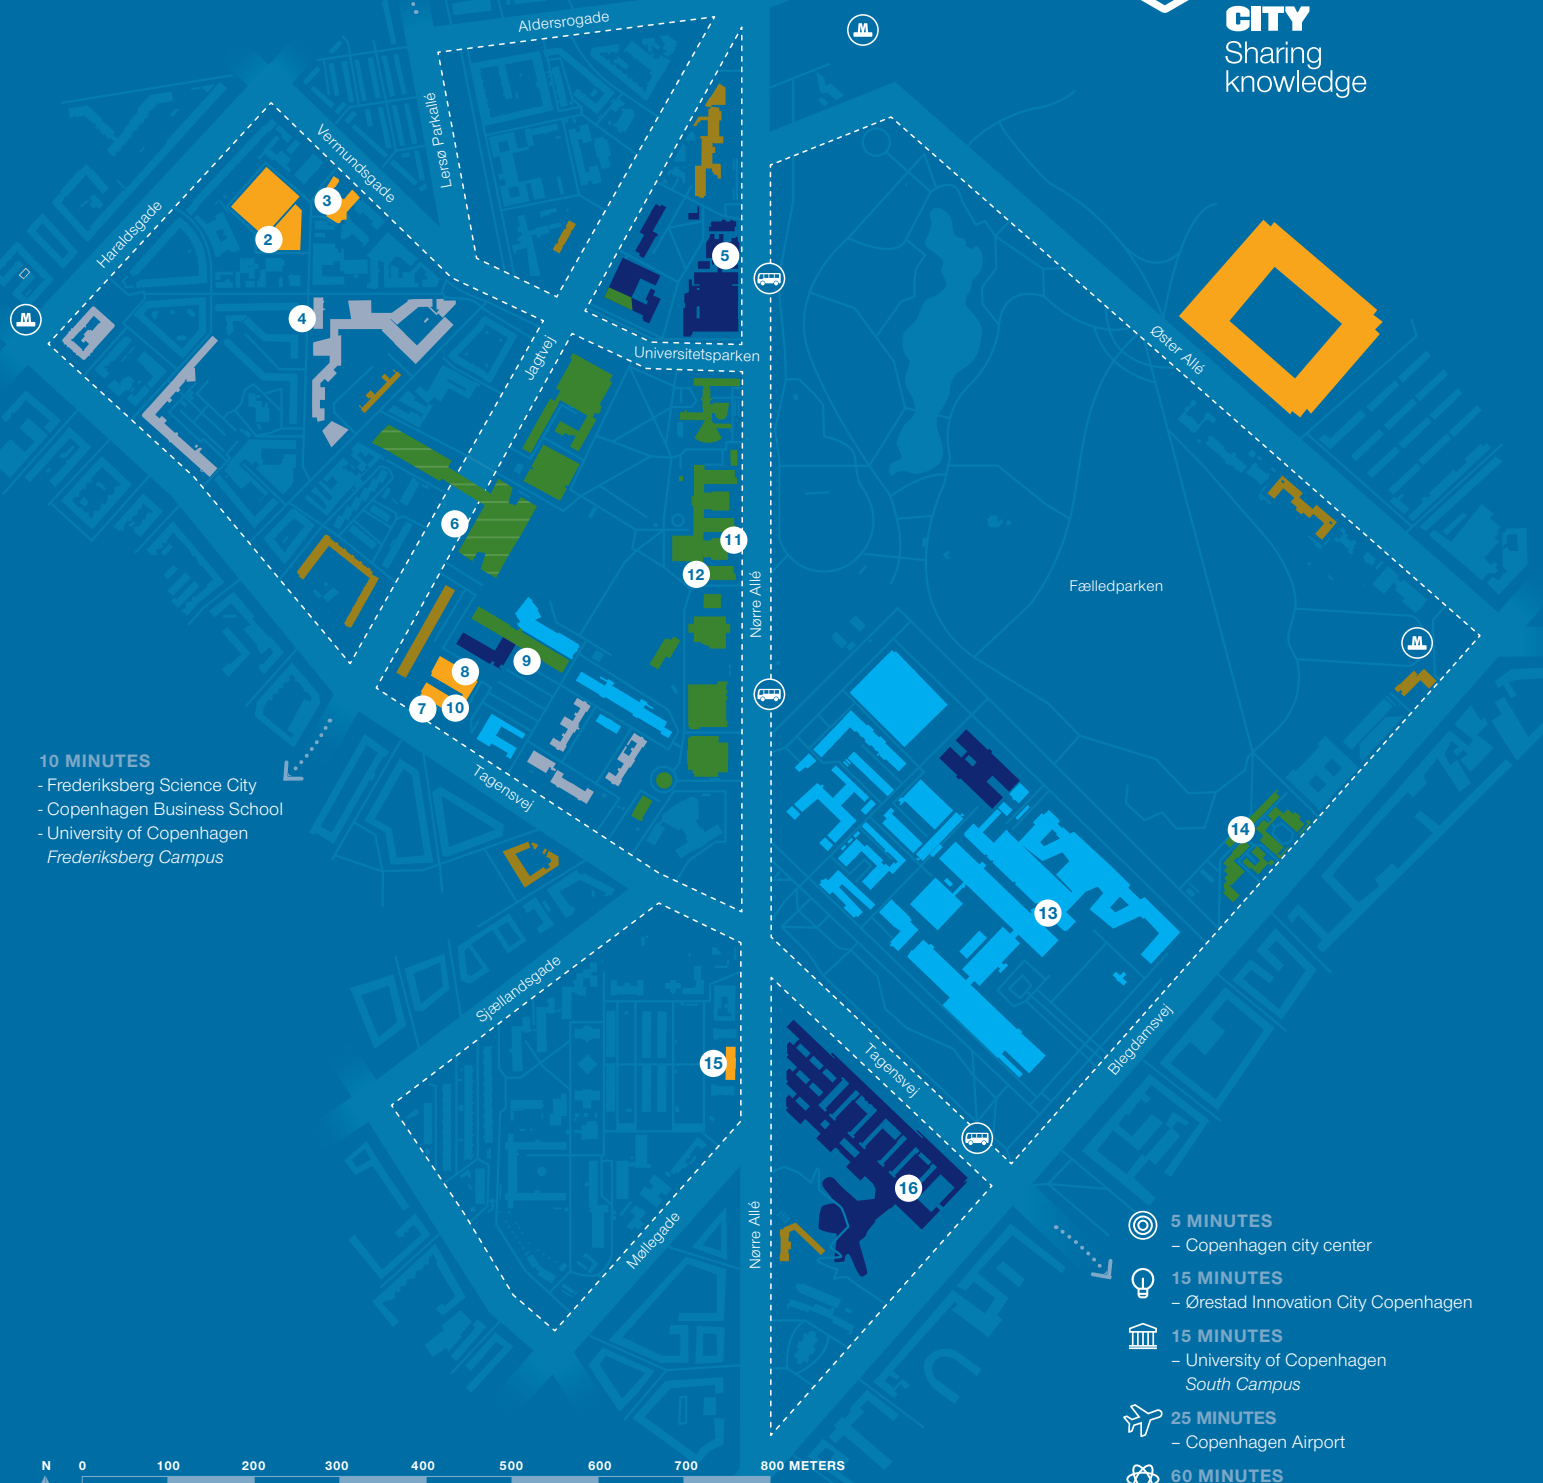

WALKABLE WORLD-CLASS THE 800-METRE RADIUS INNOVATION DISTRICT

CO-LOCATE

Where knowledge is just a walk away

INNOVATION HUBS: 38,000 m²

COMMERCIAL TENANCIES: 50,000 m²

OFFICE HOTELS: 76,000 m²

CONNECT

Where investors meet inventors

Sharing knowledge

10 MINUTES

- Frederiksberg Science City
- Copenhagen Business School
- University of Copenhagen
- Frederiksberg Campus

5 MINUTES

- Copenhagen city center

15 MINUTES

- Ørestad Innovation City Copenhagen

15 MINUTES

- University of Copenhagen
- South Campus

25 MINUTES

- Copenhagen Airport

60 MINUTES

- European Spallation Source and MAX IV

- **FACULTY OF HEALTH AND MEDICAL SCIENCES**
UNIVERSITY OF COPENHAGEN
- **FACULTY OF SCIENCE**
UNIVERSITY OF COPENHAGEN
- **METROPOLITAN UNIVERSITY COLLEGE**
- **RIGSHOSPITALET**
UNIVERSITY OF COPENHAGEN
- **SCIENCE PARKS, HUBS AND OFFICE HOTELS**
- **STUDENT RESIDENCIES**