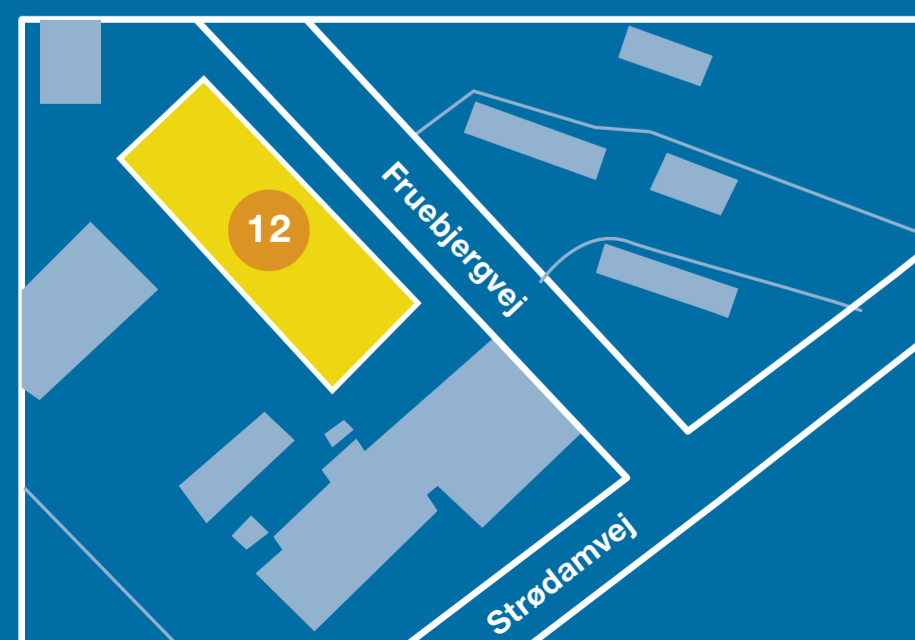

10 minutes to Frederiksberg Science City, Copenhagen Business School and University of Copenhagen (Frederiksberg Campus)

20 minutes to Lyngby-Taarbæk City of Knowledge, and the Technical University of Denmark

FACTS

- 350 innovative knowledge based companies
- 20,000 researchers and highly educated employees
- 20,000 students
- 160,000 m² office space

UNIVERSITETSSPARKEN

Research and innovation in fields such as pharmacology, nano-science, quantum computing, chemistry, physics and biology. Entrepreneurs and businesses are represented in SCIENCE Innovation Hub, the GTS Institute Bioneer: FARMA and Copenhagen Bio Science Park which houses biotech and life science companies.

HARALDSGADE DISTRICT

Home to the Metropolitan University College, Several commercial tenancies and to the start-up and accelerator environments of DARE2mansion and SingularityU Denmark. An ideal location for innovative businesses due to the proximity to the innovation ecosystem, the university, university hospital and the university college.

DE GAMLES BY

Sund Vækst Huset is home to a cross-sectorial partnership of Copenhagen Health Innovation, the research group CopenRehab, the City of Copenhagen's Center for Welfare Technology and the UCPH SUND Hub, where entrepreneurial students develop novel health solutions.

SYMBION

Office community for innovative start-ups, entrepreneurs and growth companies